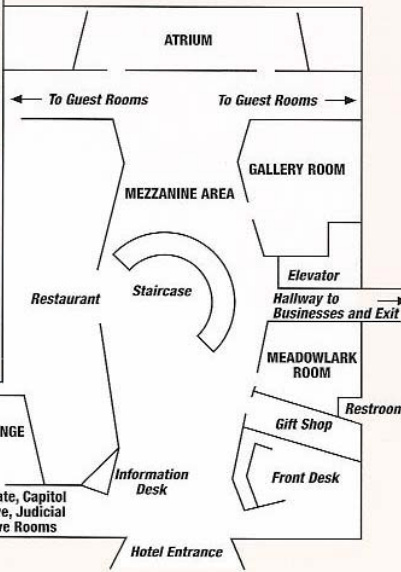

**FIRST FLOOR
Convention Rooms**

**SECOND FLOOR
Executive Office
Meeting Rooms**

**RED LION
COLONIAL HOTEL
HELENA**

2301 Colonial Drive • Helena, MT 59601 • (406) 443-2100
redlion.com • 800-Red Lion