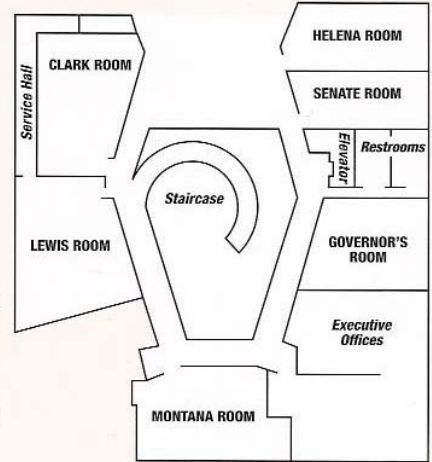

**FIRST FLOOR
Convention Rooms**

**SECOND FLOOR
Executive Office
Meeting Rooms**

**RED LION
COLONIAL HOTEL
HELENA**

2301 Colonial Drive • Helena, MT 59601 • (406) 443-2100
redlion.com • 800-Red Lion